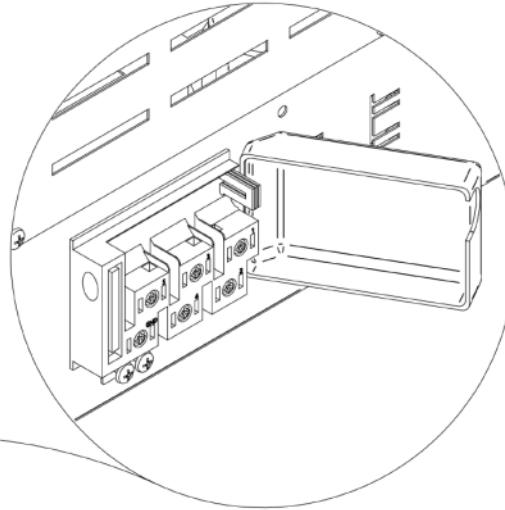

### Technical features

Outside dimension:	620 L x 720 P x 580 H mm
Space between trays:	75 mm
Trays:	4T 46x33
Power:	3,6 KW
Weight:	36 Kg
Max temperature:	270 ° C
Power supply:	230 V ~ 1PH + N + PE   50-60 Hz

### Equipment

4 46 x 33 cm trays included	99 programs digital control	Pre-heating option
Fan inversion system	Controlled steam injection (%)	3 Phases for cooking

### Accessories

Proofers, Cleaning & purification, Stands & supports, Trays

**Snack 434 Digital**

**Electrical Supply**

**Legend**

- A - Electric supply
- B - Water inlet 3/4"
- C - Steam exhaust  $\varnothing$  50mm

**Snack 434 Digital**

**Electrical Supply**

**Connections**

**Packaging**

Packing size:	<b>780 L x 670 P x 620 H mm</b>
Net weight:	<b>36 Kg</b>
Gross weight:	<b>39 Kg</b>