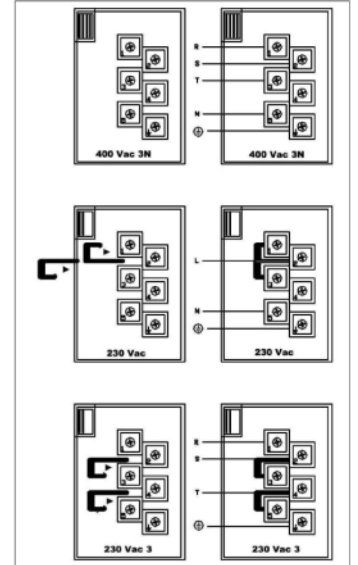

### Technical features

Outside dimension:	620 L x 720 P x 580 H mm
Space between trays:	75 mm
Trays:	4T 46x33
Power:	3,6 KW
Weight:	36 Kg
Max temperature:	270 ° C
Power supply:	230 V ~ 1PH + N + PE   50-60 Hz

### Equipment

4 46 x 33 cm trays included	99 programs digital control	Pre-heating option
Fan inversion system	Controlled steam injection (%)	3 Phases for cooking

### Accessories

Proofers, Cleaning & purification, Stands & supports, Trays

**Snack 434 Digital**

**Electrical Supply**

**Legend**

- A - Electric supply
- B - Water inlet 3/4"
- C - Steam exhaust  $\varnothing$  50mm

**Snack 434 Digital**

**Electrical Supply**

**Connections**

**Packaging**

Packing size:	<b>780 L x 670 P x 620 H mm</b>
Net weight:	<b>36 Kg</b>
Gross weight:	<b>39 Kg</b>