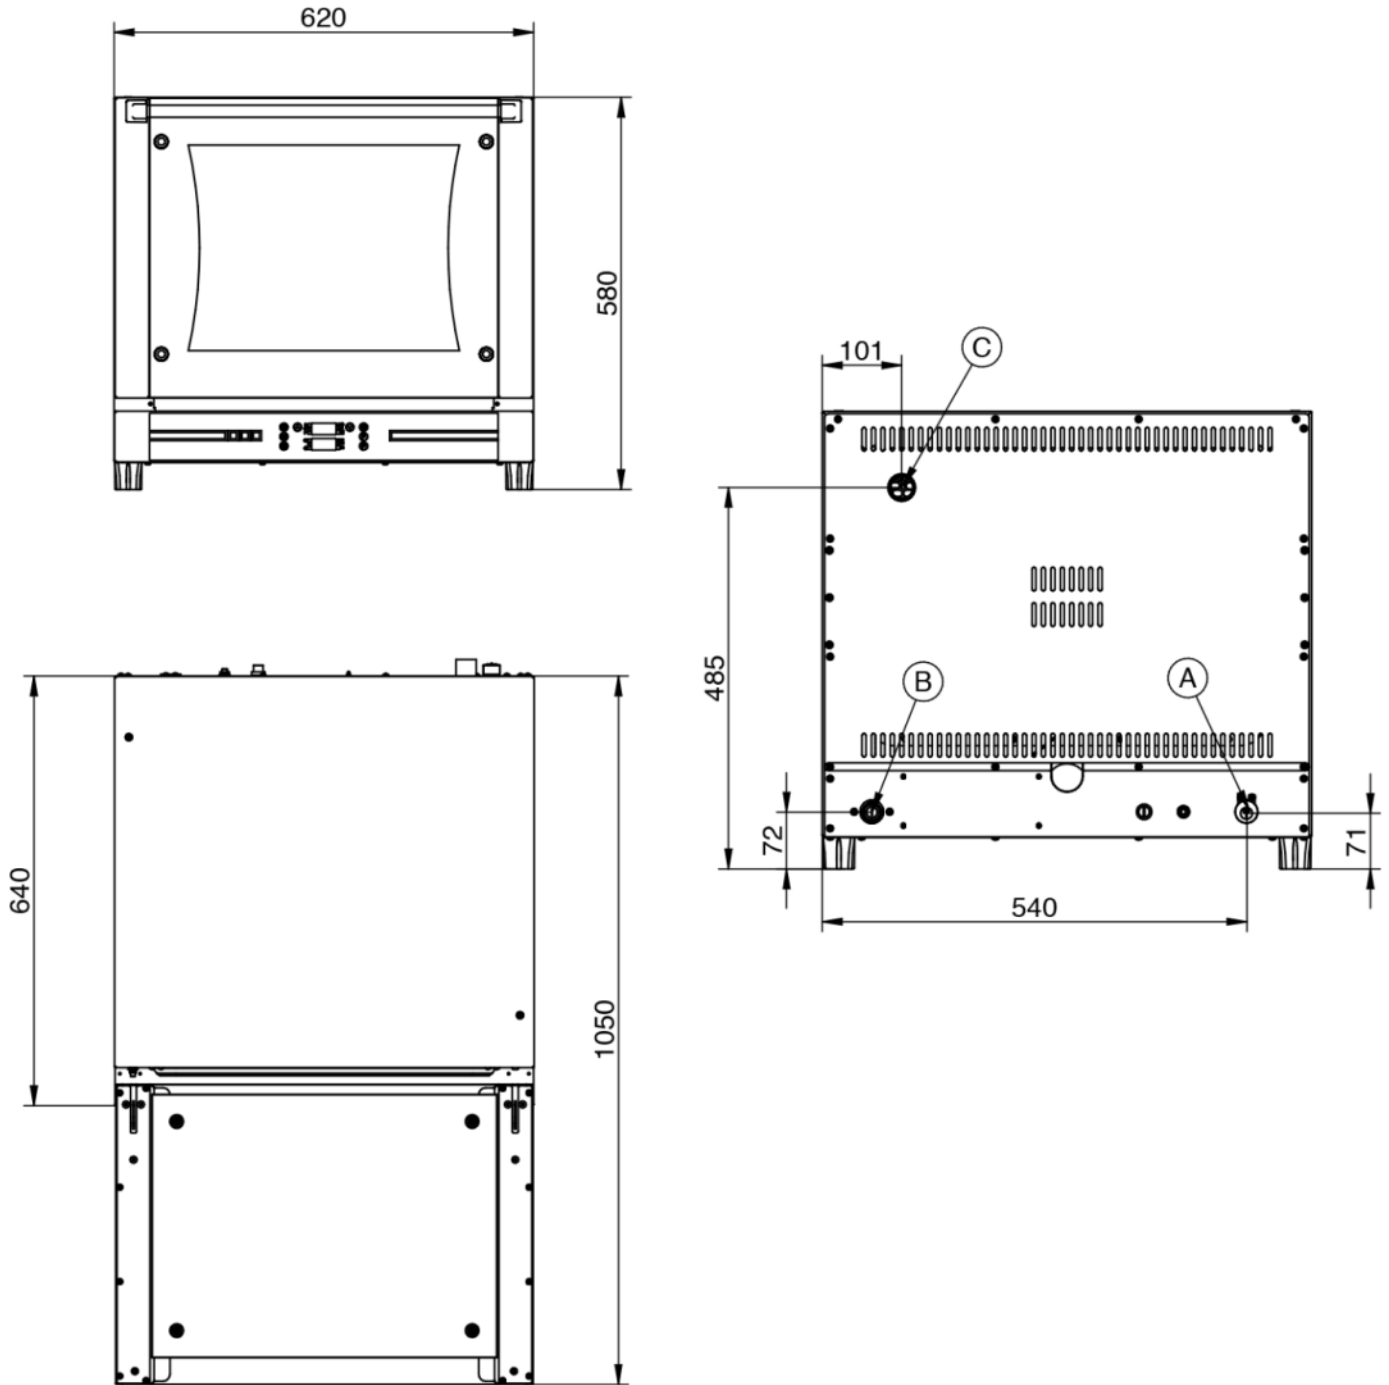

Snack 434 Digital

Electrical Supply

Legend

- A - Electric supply
- B - Water inlet 3/4"
- C - Steam exhaust $\varnothing$ 50mm